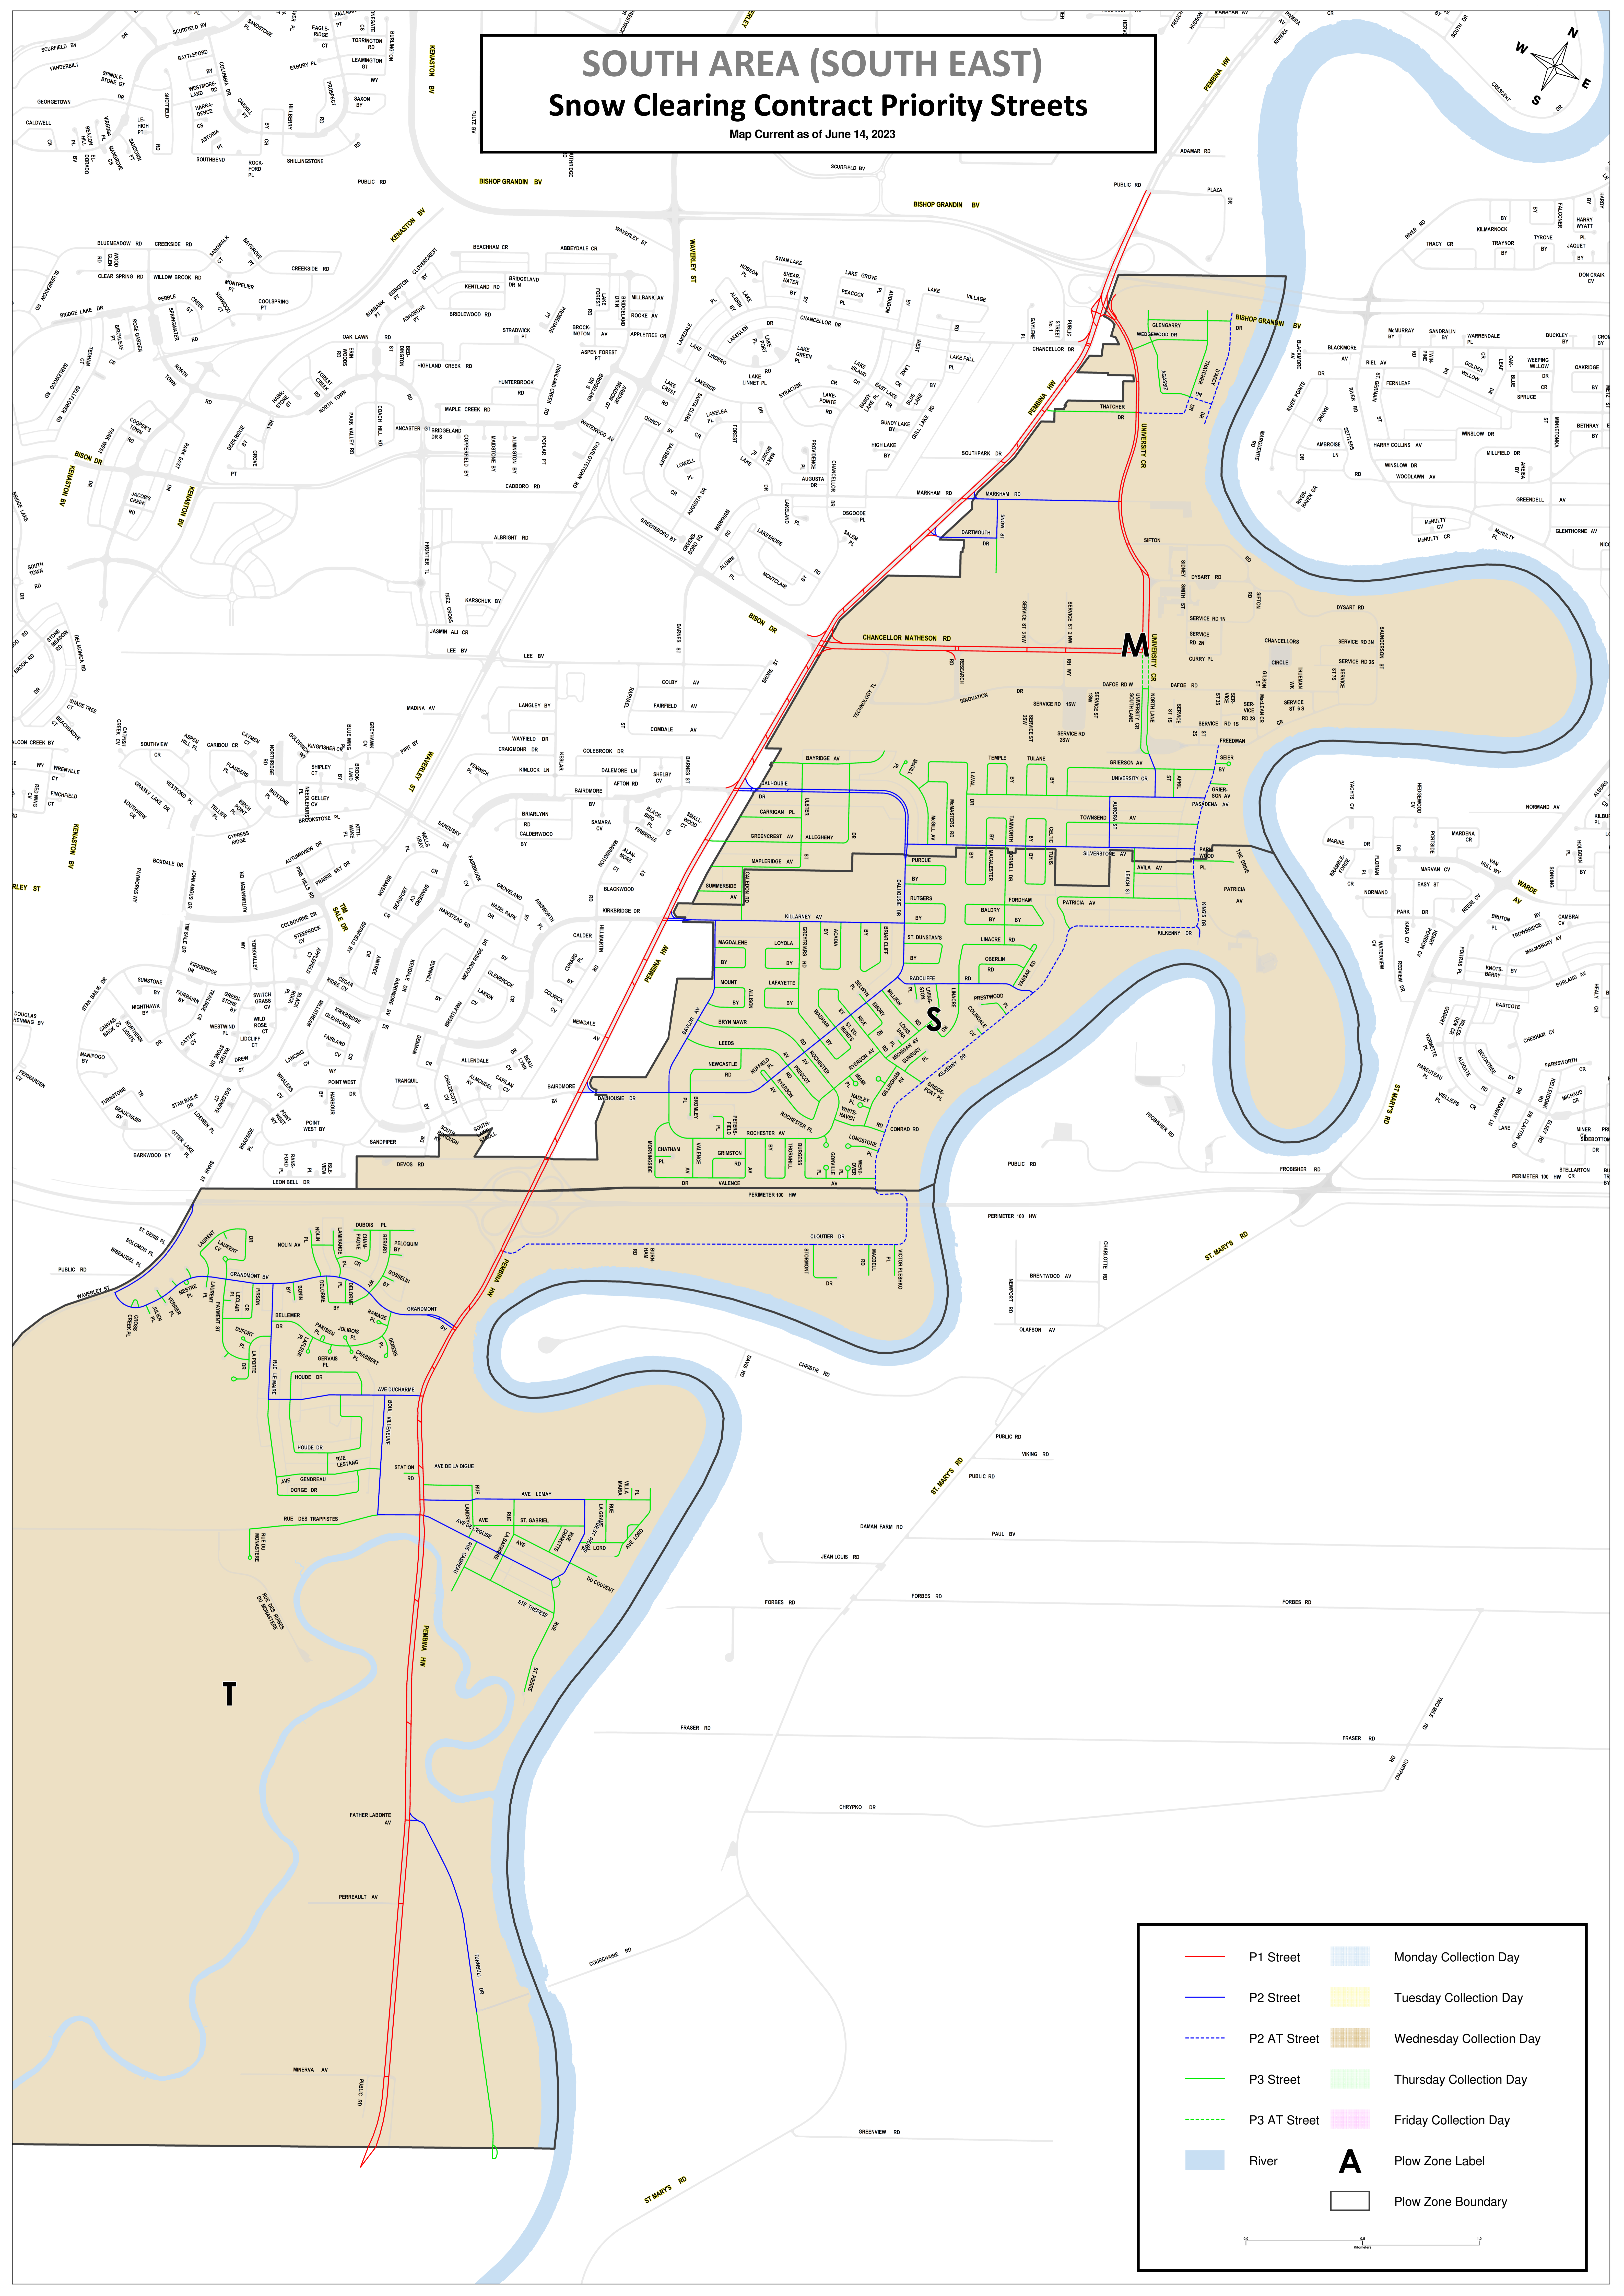

# SOUTH AREA (SOUTH EAST)

## Snow Clearing Contract Priority Streets

Map Current as of June 14, 2023

	P1 Street		Monday Collection Day
	P2 Street		Tuesday Collection Day
	P2 AT Street		Wednesday Collection Day
	P3 Street		Thursday Collection Day
	P3 AT Street		Friday Collection Day
	River		Plow Zone Label
			Plow Zone Boundary